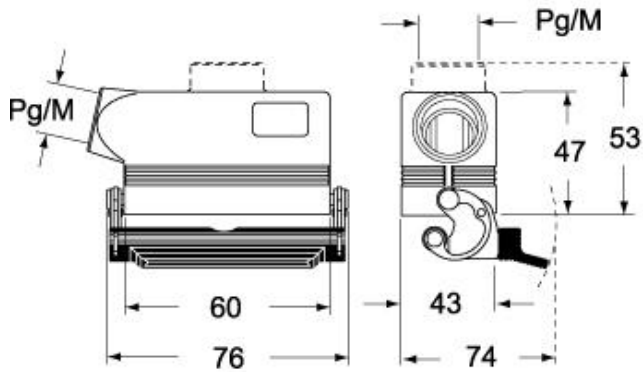

Part number

MHO 06 L20

Catalogue drawings

CHO LX CHV LX - MHO LX MHV LX